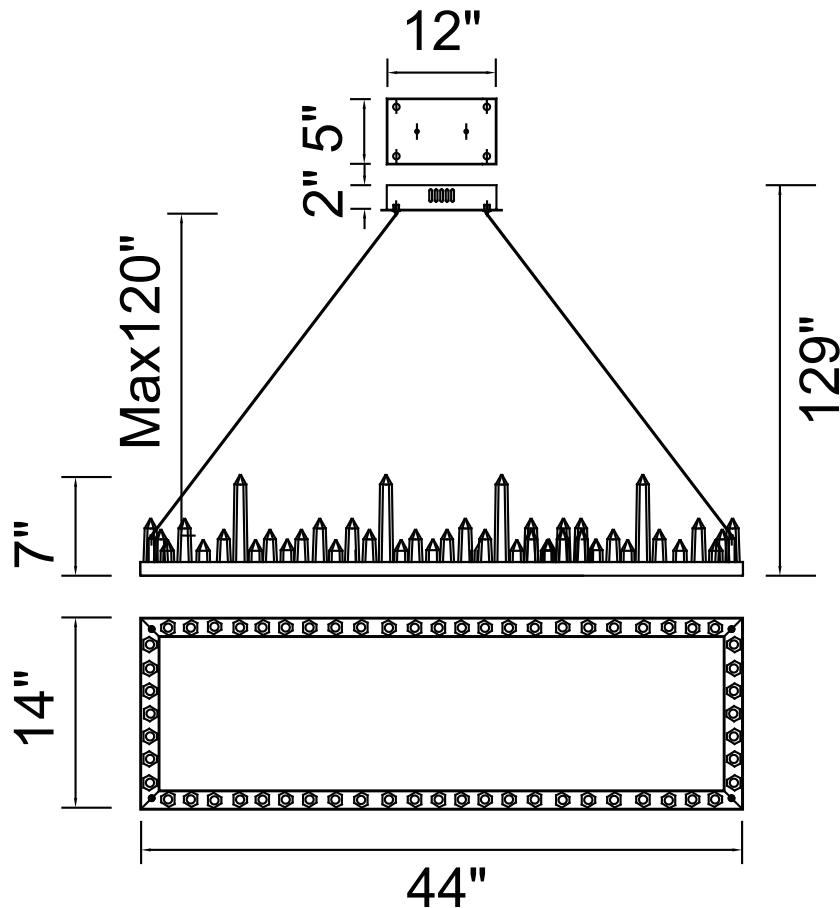

CWI LIGHTING

BRIGHTER LIVING. SIMPLIFIED.

PROJECT: _____

FIXTURE TYPE: _____

LOCATION: _____

CONTACT/PHONE: _____

Item	1043P44-101-RC
Collection	JULIETTE
Finish	Black
Glass	-----
Crystal	-----
Input	120V AC,60HZ,AC

Shade	-----
Length/Dia.	44"
Width/Ext.	14"
Height	7"
Maximum	129"
Lumens	4200

Light Source	LED
Bulb Info.	120W
Included	-----
Dimmable	No
Color	3000K
Weight	9.8KG