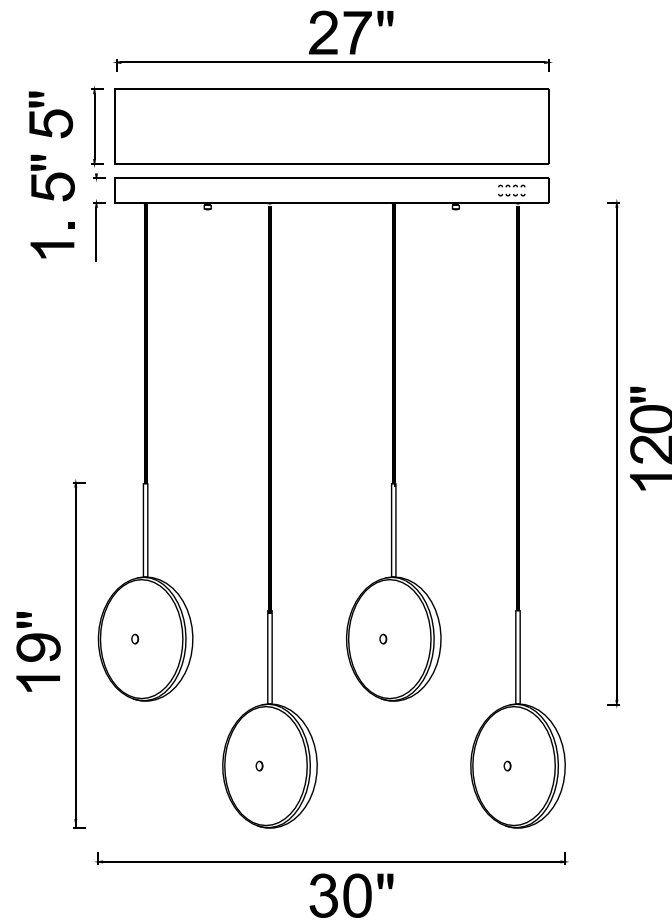

PROJECT: _____
 FIXTURE TYPE: _____
 LOCATION: _____
 CONTACT/PHONE: _____

Item	1204P30-4-625
Collection	OVNI
Finish	Brass
Acrylic	Acrylic
Crystal	-----
Input	120V AC,60HZ,AC

Shade	-----
Length/Dia.	30"
Width/Ext.	5"
Height	19"
Maximum	"
Lumens	832

Light Source	LED
Bulb Info.	16W
Included	-----
Dimmable	Yes
Color	3000K
Weight	