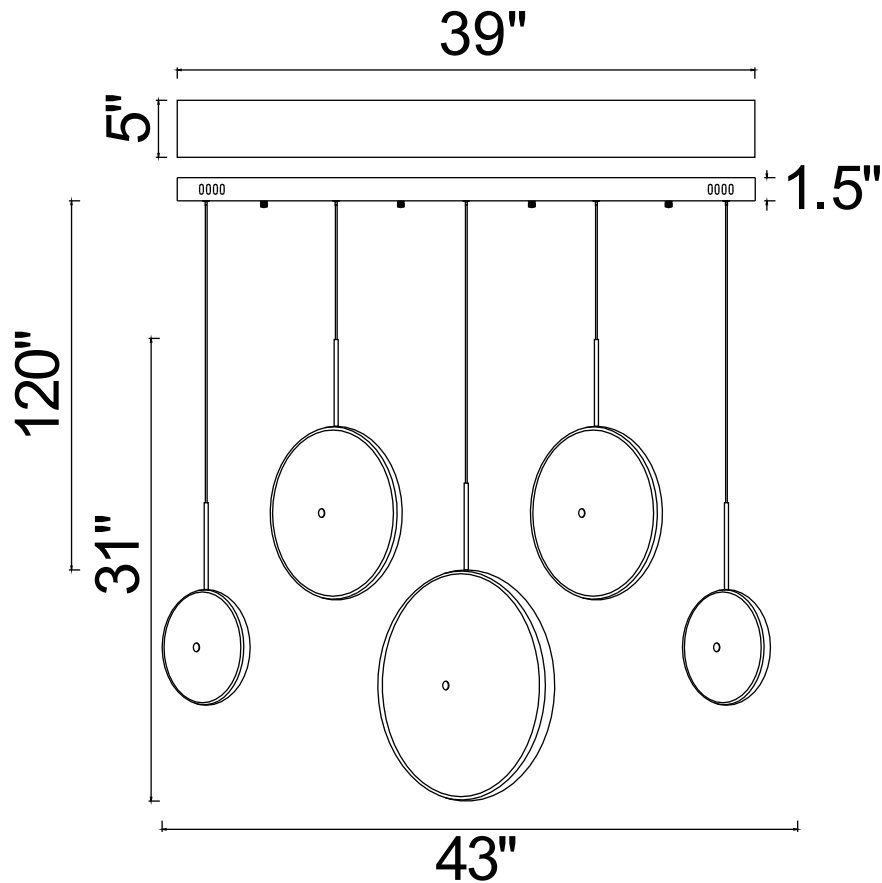

PROJECT: \_\_\_\_\_

FIXTURE TYPE: \_\_\_\_\_

LOCATION: \_\_\_\_\_

CONTACT/PHONE: \_\_\_\_\_

Item	1204P43-5-625
Collection	OVNI
Finish	Brass
Acrylic	Acrylic
Crystal	-----
Input	120V AC,60HZ,AC

Shade	-----
Length/Dia.	43"
Width/Ext.	5"
Height	31"
Maximum	"
Lumens	1664

Light Source	LED
Bulb Info.	32W
Included	-----
Dimmable	Yes
Color	3000K
Weight	