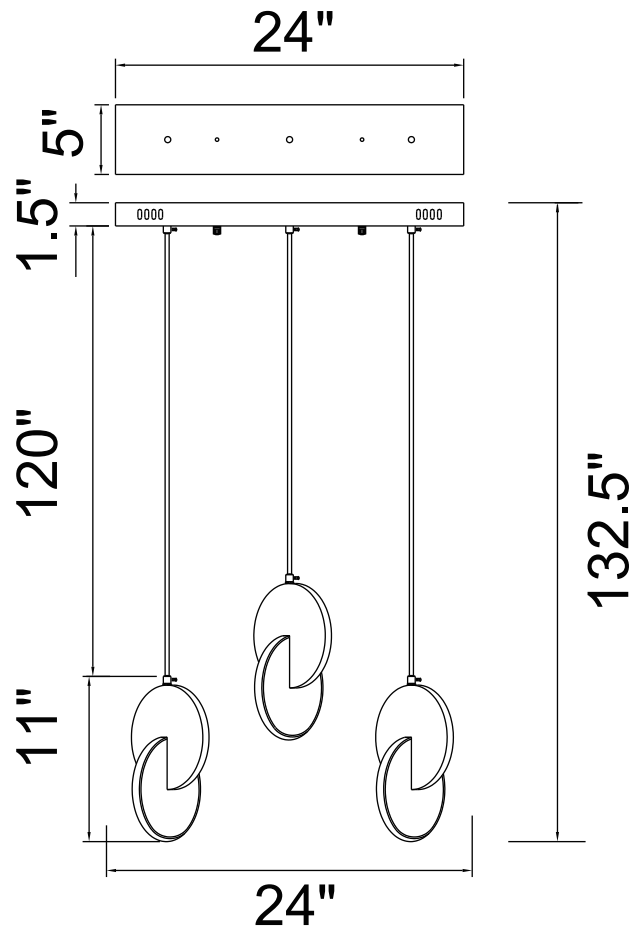

PROJECT: _____
 FIXTURE TYPE: _____
 LOCATION: _____
 CONTACT/PHONE: _____

Item	1206P24-3-629
Collection	TRANCHE
Finish	Brushed Brass
Acrylic	Frosted
Crystal	-----
Input	120V AC,60HZ,AC

Shade	-----
Length/Dia.	24"
Width/Ext.	5"
Height	11"
Maximum	132.5"
Lumens	884

Light Source	LED
Bulb Info.	17W
Included	-----
Dimmable	Yes
Color	3000K
Weight	