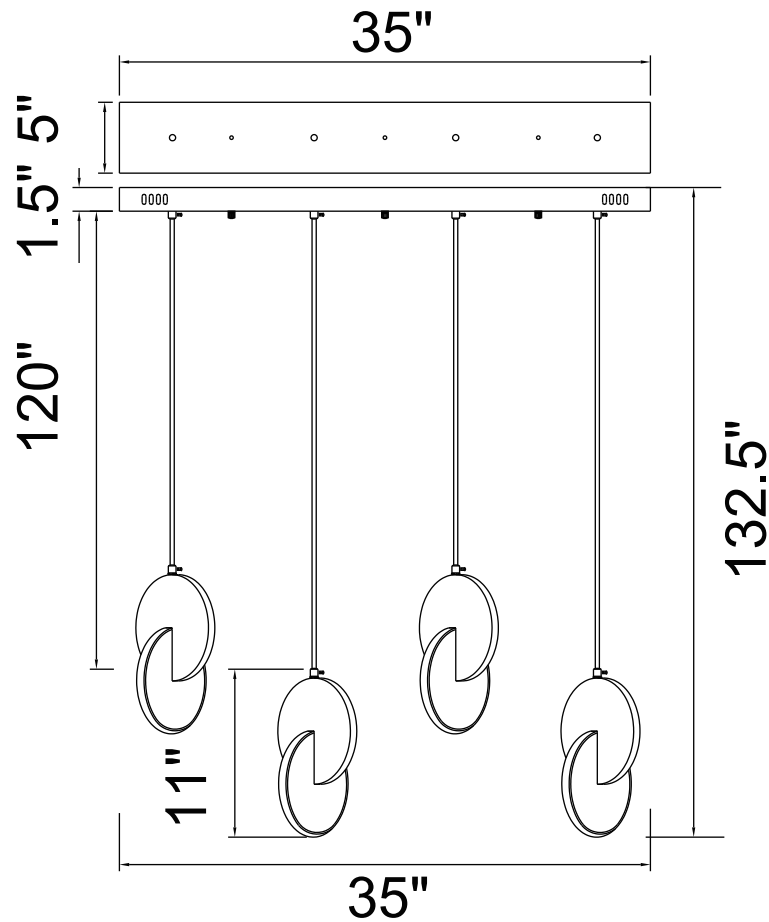

PROJECT: \_\_\_\_\_

FIXTURE TYPE: \_\_\_\_\_

LOCATION: \_\_\_\_\_

CONTACT/PHONE: \_\_\_\_\_

Item	1206P35-4-629
Collection	TRANCHE
Finish	Brushed Brass
Acrylic	Frosted
Crystal	-----
Input	120V AC,60HZ,AC

Shade	-----
Length/Dia.	35"
Width/Ext.	5"
Height	11"
Maximum	132.5"
Lumens	1144

Light Source	LED
Bulb Info.	22W
Included	-----
Dimmable	Yes
Color	3000K
Weight	