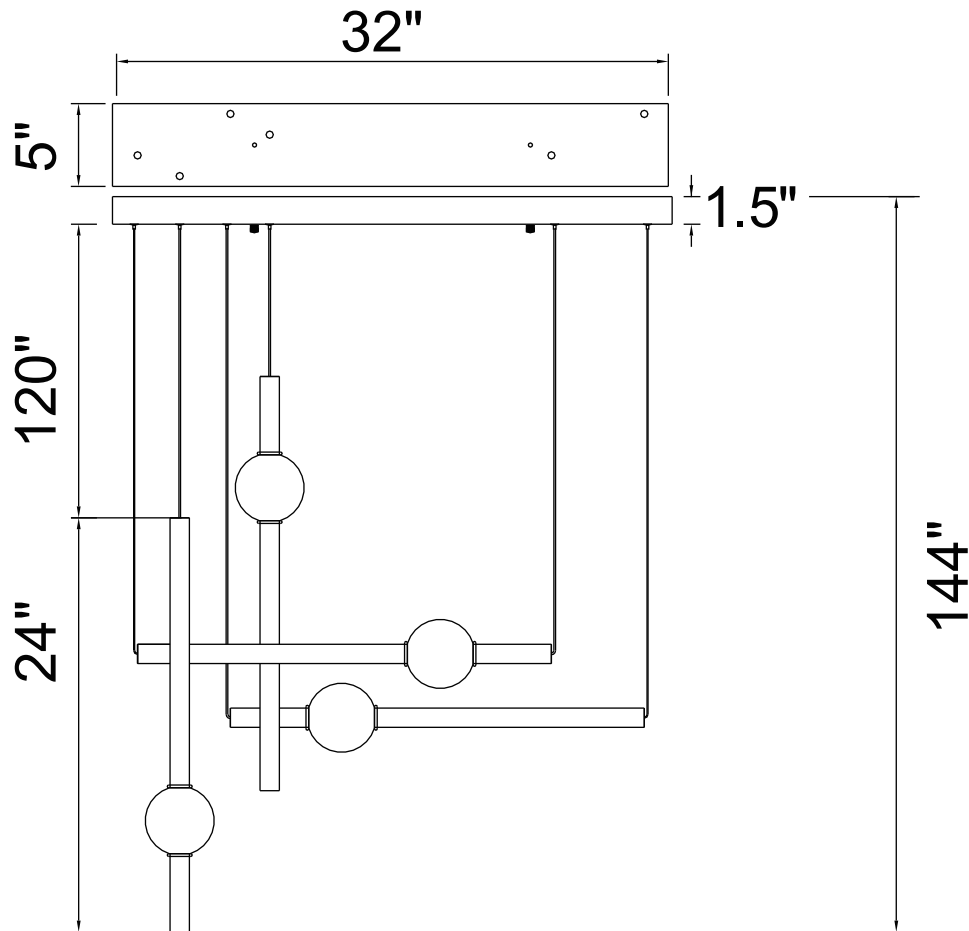

PROJECT: \_\_\_\_\_

FIXTURE TYPE: \_\_\_\_\_

LOCATION: \_\_\_\_\_

CONTACT/PHONE: \_\_\_\_\_

Item	1208P32-4-625-RC
Collection	BATON
Finish	Brass
Glass	White
Crystal	-----
Input	120V AC,60HZ,AC

Shade	-----
Length/Dia.	32"
Width/Ext.	5"
Height	24"
Maximum	144"
Lumens	2340

Light Source	LED
Bulb Info.	45W
Included	-----
Dimmable	Yes
Color	3000K
Weight	