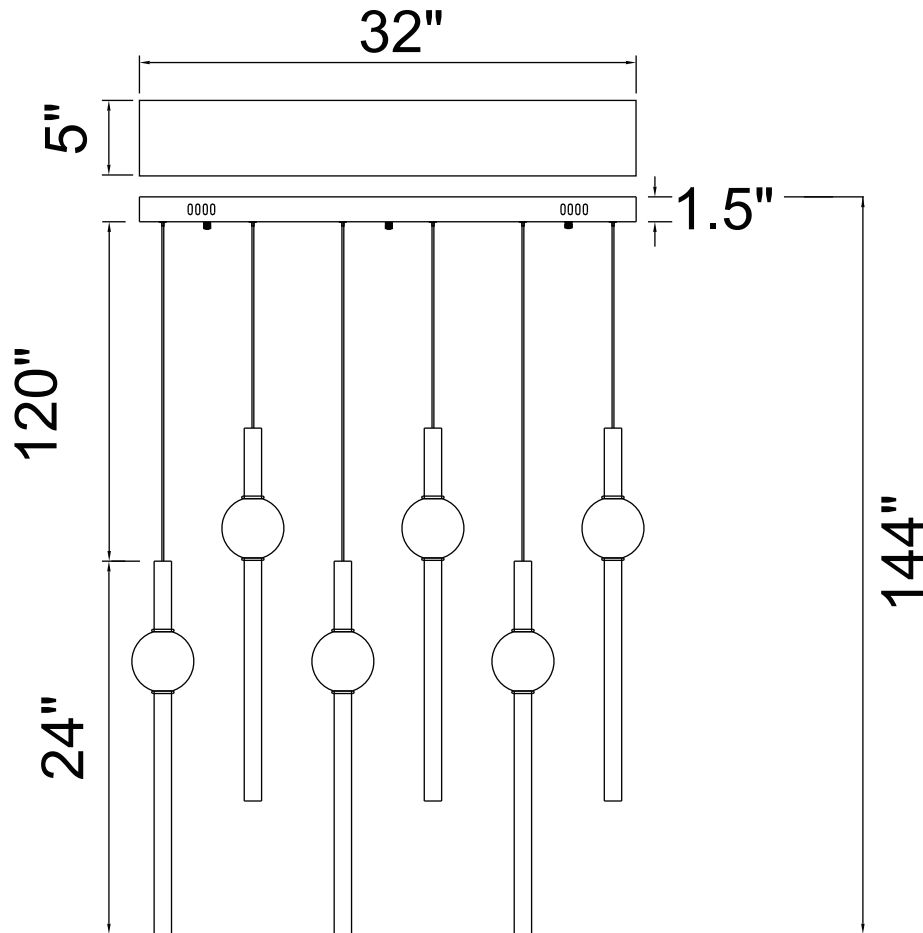

PROJECT: \_\_\_\_\_  
 FIXTURE TYPE: \_\_\_\_\_  
 LOCATION: \_\_\_\_\_  
 CONTACT/PHONE: \_\_\_\_\_

Item	1208P32-6-625-RC
Collection	BATON
Finish	Brass
Glass	White
Crystal	-----
Input	120V AC,60HZ,AC

Shade	-----
Length/Dia.	32"
Width/Ext.	5"
Height	24"
Maximum	144"
Lumens	5460

Light Source	LED
Bulb Info.	105W
Included	-----
Dimmable	Yes
Color	3000K
Weight	