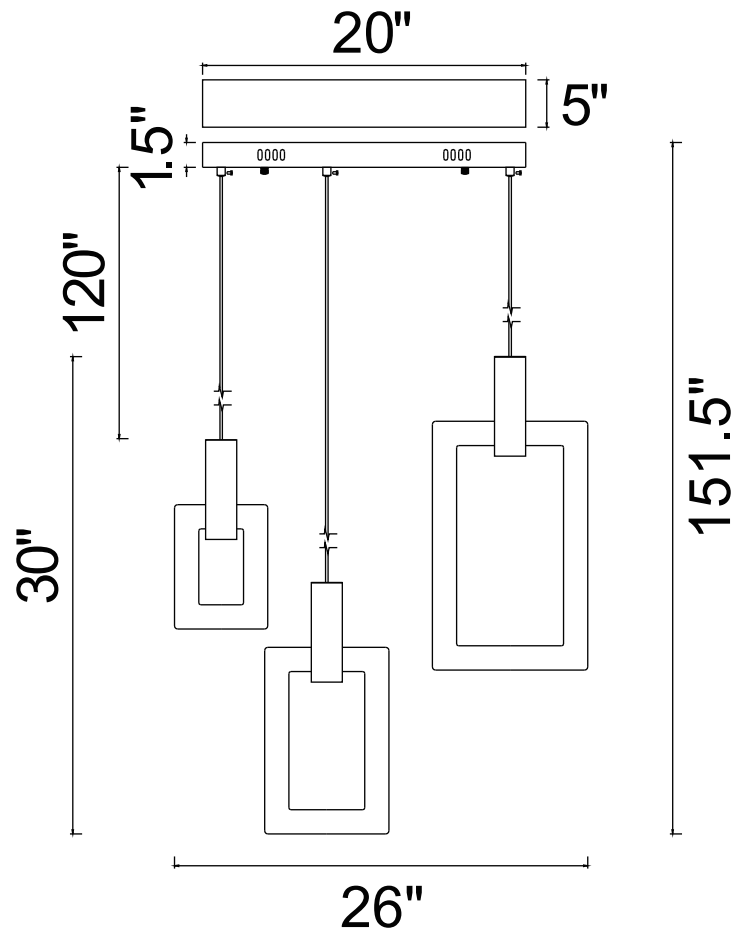

PROJECT: \_\_\_\_\_

FIXTURE TYPE: \_\_\_\_\_

LOCATION: \_\_\_\_\_

CONTACT/PHONE: \_\_\_\_\_

Item	1214P26-3-236-A-RC
Collection	ANELLO
Finish	White Oak
Glass	-----
Acrylic	Frosted
Input	120V AC,60HZ,AC

Shade	-----
Length/Dia.	26"
Width/Ext.	5"
Height	30"
Maximum	151.5"
Lumens	1092

Light Source	LED
Bulb Info.	21W
Included	-----
Dimmable	Yes
Color	3000K
Weight	