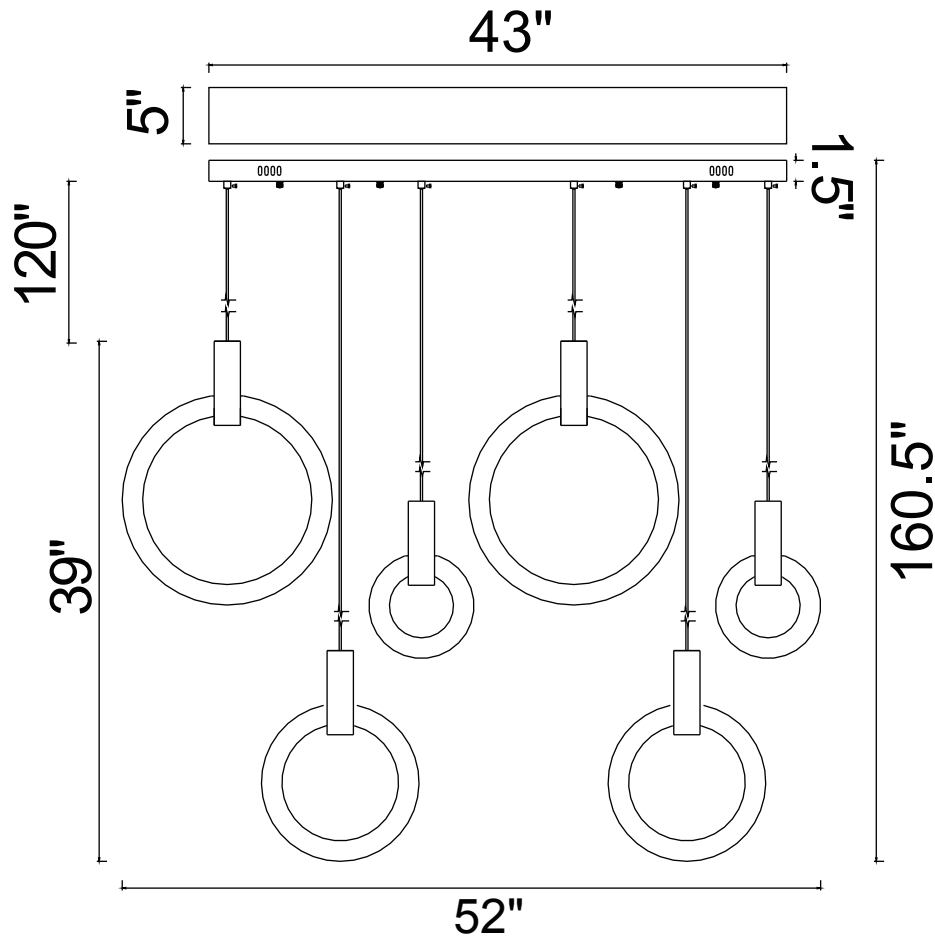

PROJECT: _____

FIXTURE TYPE: _____

LOCATION: _____

CONTACT/PHONE: _____

Item	1214P52-6-236-RC
Collection	ANELLO
Finish	White Oak
Glass	-----
Acrylic	Frosted
Input	120V AC,60HZ,AC

Shade	-----
Length/Dia.	52"
Width/Ext.	5"
Height	39"
Maximum	160.5"
Lumens	2184

Light Source	LED
Bulb Info.	42W
Included	-----
Dimmable	Yes
Color	3000K
Weight	