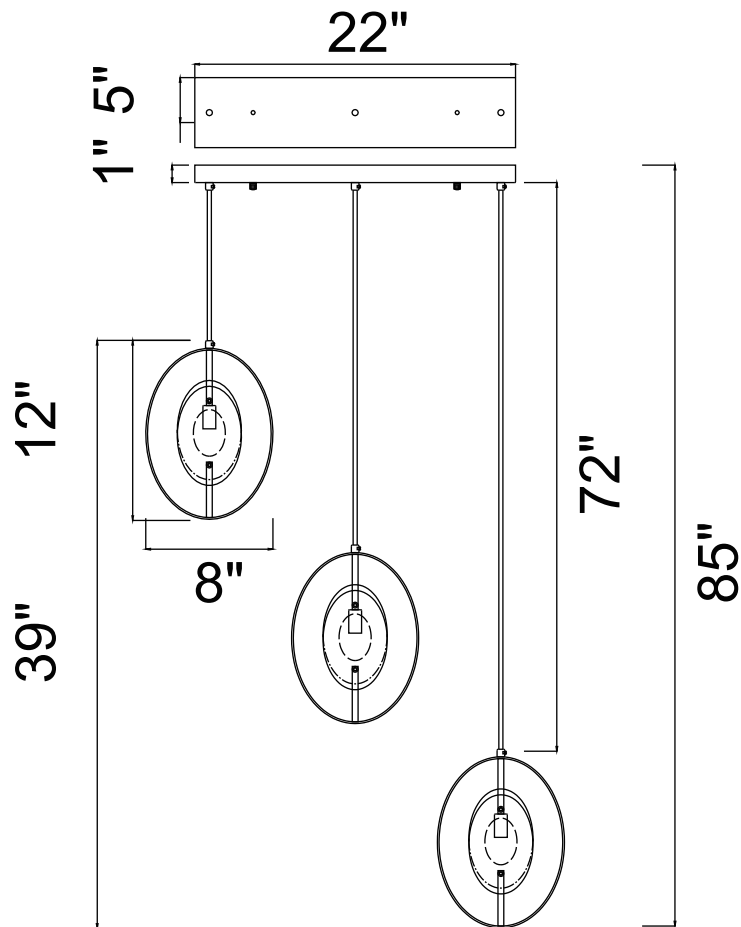

PROJECT: \_\_\_\_\_

FIXTURE TYPE: \_\_\_\_\_

LOCATION: \_\_\_\_\_

CONTACT/PHONE: \_\_\_\_\_

Item	1224P22-3-625
Collection	IRIS
Finish	Brass
Glass	Clear
Crystal	-----
Input	120V AC,60HZ,AC

Shade	-----
Length/Dia.	22"
Width/Ext.	8"
Height	39"
Maximum	85"
Lumens	-----

Light Source	G9
Bulb Info.	3×40W
Included	-----
Dimmable	No
Color	-----
Weight	