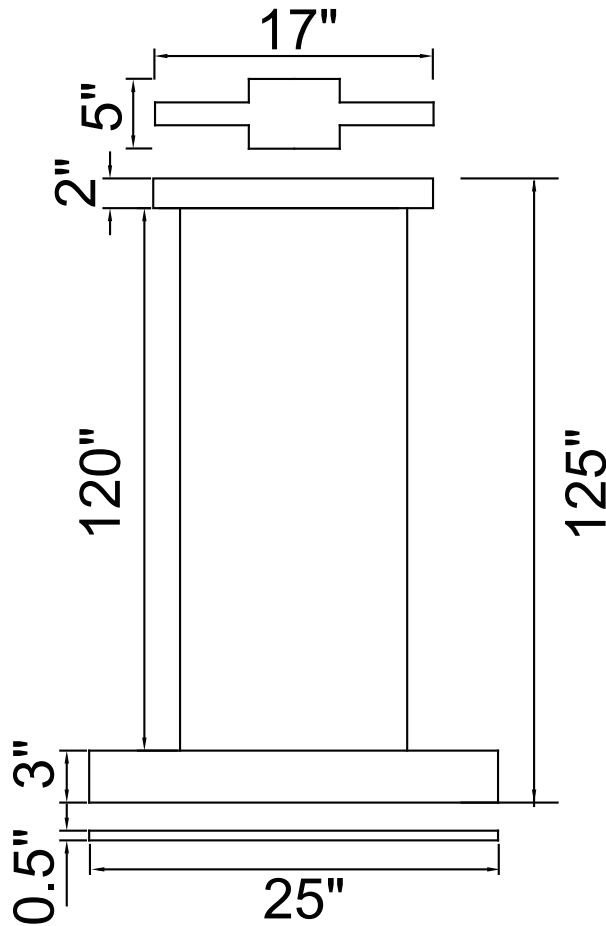

# CWI LIGHTING

BRIGHTER LIVING. SIMPLIFIED.

PROJECT: \_\_\_\_\_

FIXTURE TYPE: \_\_\_\_\_

LOCATION: \_\_\_\_\_

CONTACT/PHONE: \_\_\_\_\_

Item	7145P25-1-266-RC
Collection	KRISTA
Finish	Satin White
Glass	-----
Crystal	-----
Input	120V AC,60HZ,AC

Shade	-----
Length/Dia.	25"
Width/Ext.	0.5"
Height	3"
Maximum	125"
Lumens	480

Light Source	LED
Bulb Info.	12W
Included	-----
Dimmable	No
Color	3000K
Weight	1.5KG